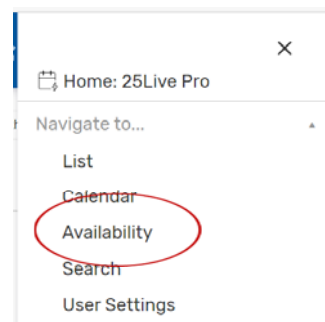

Username or UD ID:

Password:

[Forgot your Username or Password?](#)

If necessary, do
2-Factor Authentication!

Once logged in, in the **upper right-hand corner**, click **More**

Navigate to **Availability**

Near the top, use the box in the center near the top to change Centrally Scheduled ...

... TO Music Venues

You will then see all our venues/classrooms in a chart ...

Change date here

Click on room names to see more detailed info