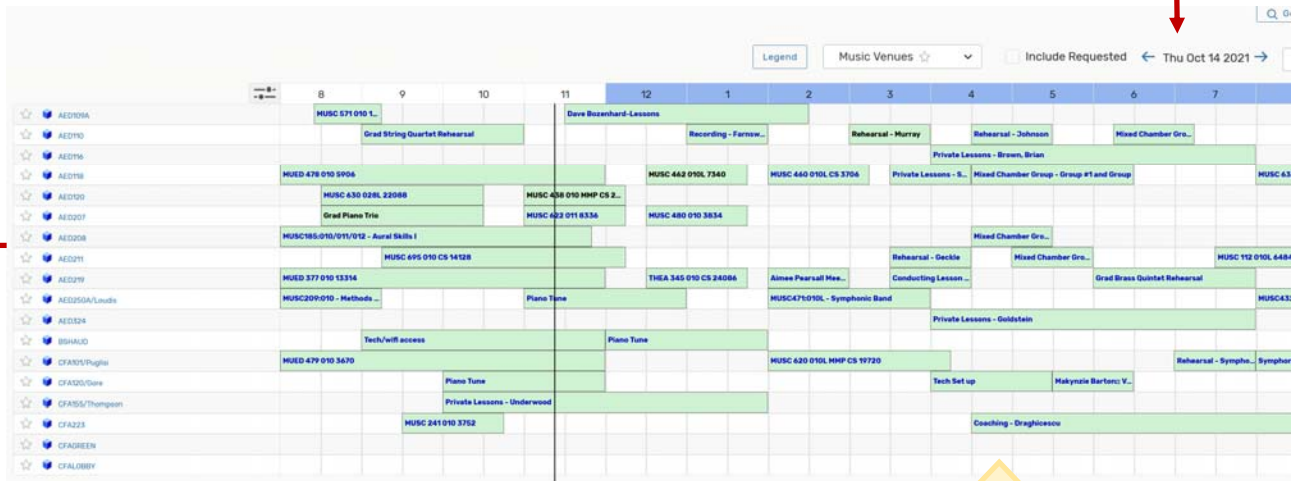

Near the top, use the box in the center near the top to change Centrally Scheduled ...

... TO Music Venues

You will then see all our venues/classrooms in a chart ...

Change date here

Click on room names to see more detailed info

Hover over things for additional information